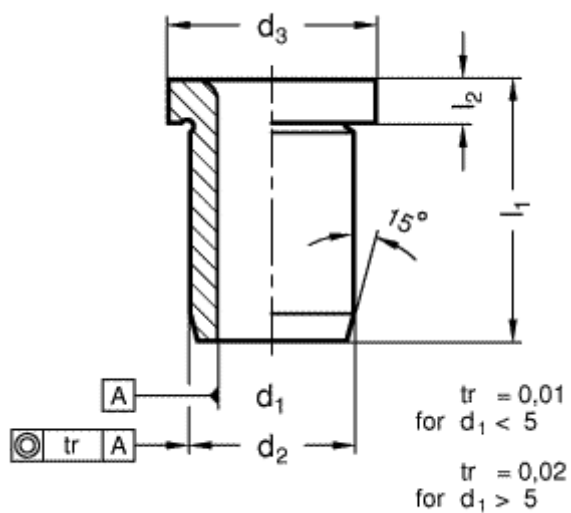

Article number: 201134071

Description: E+G Guide bush DIN 172-B12,5-16-A
with Collar

Measures

$d_1 = 13$ for M14

$d_2 = 22$

$d_3 = 26$

$l_1 = 16$

$l_2 = 4$